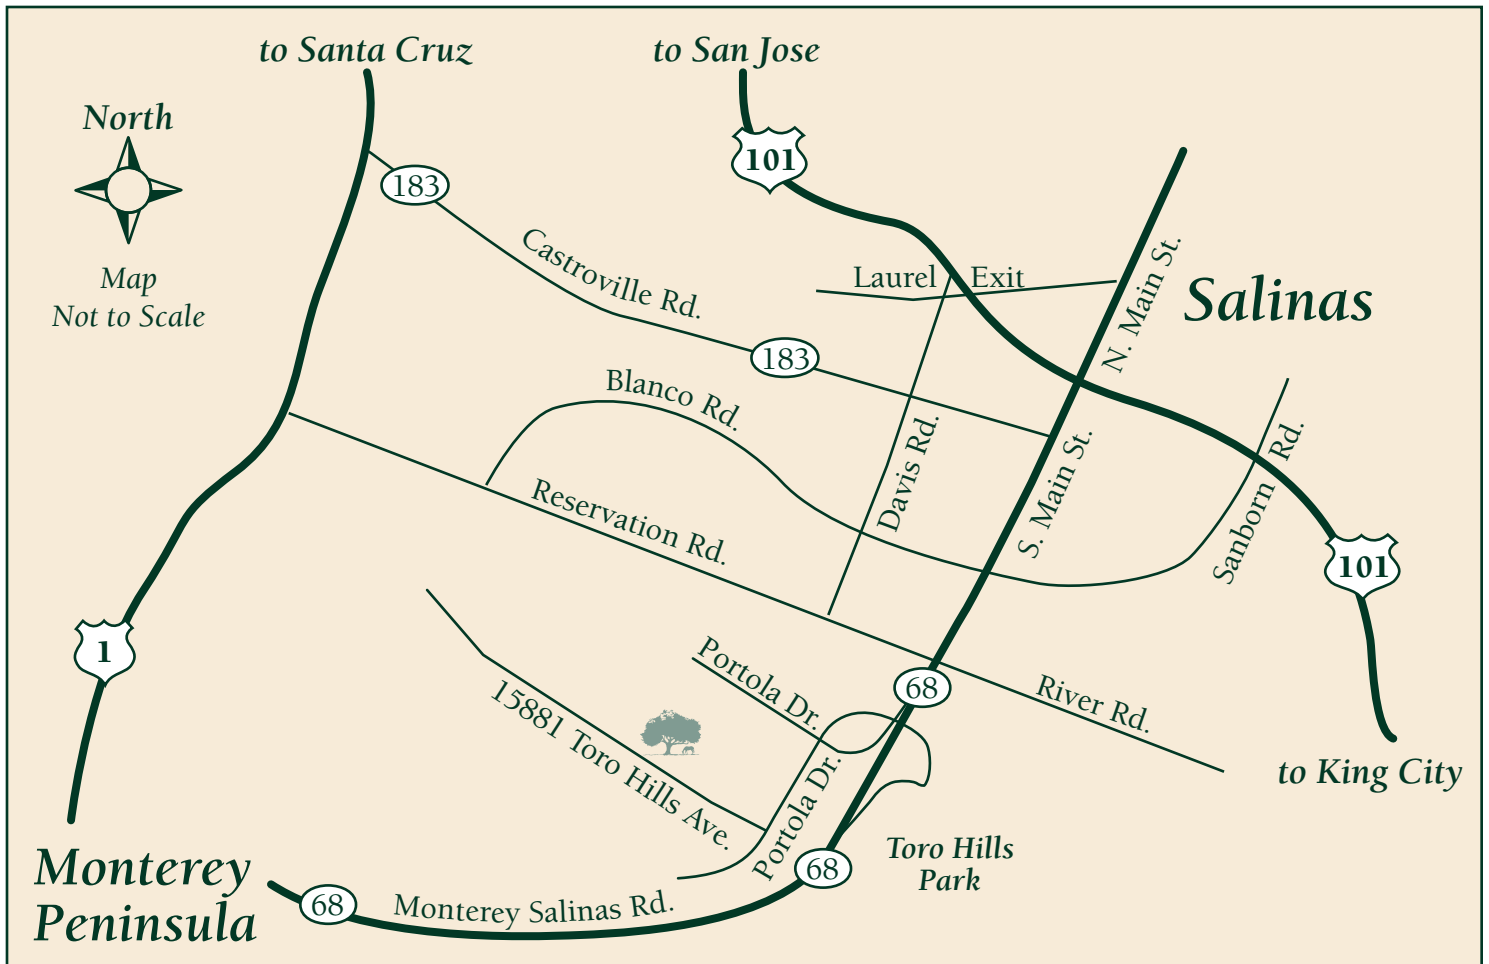

Directions to
Steinbeck Country Equine Clinic, Inc.

15881 Toro Hills Avenue
Salinas, CA 93908

831-455-1808
Fax 831-455-1906

Office hours:
8:30 a.m. — 5:00 p.m.
Monday — Friday

Doctor on call after hours
24 hours a day, 7 days a week